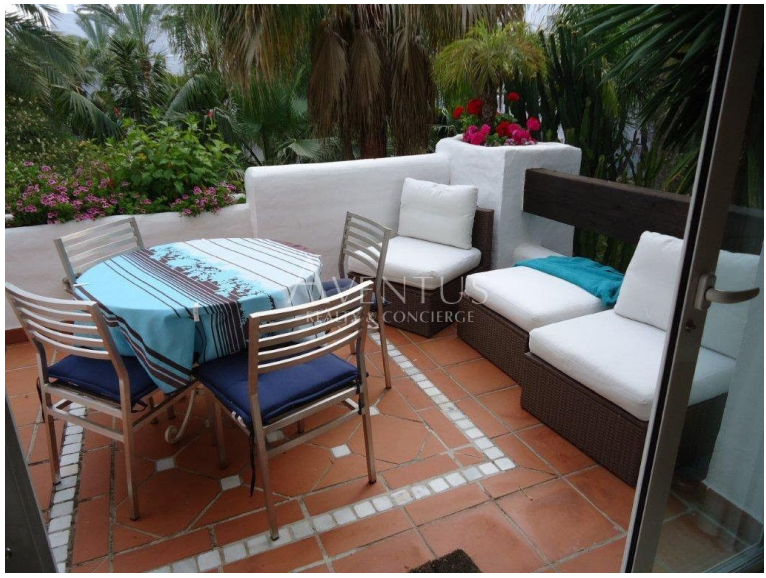

MARBELLA - PUERTO BANUS

bedrooms

2

bathrooms

2

APARTMENT IN MARBELLA - PUERTO BANUS

Great 2 bedroom 2 bathroom apartment is located on the beachside, between San Pedro and Puerto Banus, walking distance to all the amenities and beaches.

Spacious living room with dining area and a private access to the terrace, fully equipped kitchen.

The complex offers tropical gardens with ponds and swimming pool.

The property has an underground garage.

community

garbage

ibi

price

Price for short term rent from 1,700

APARTMENT IN MARBELLA - PUERTO BANUS

Great 2 bedroom 2 bathroom apartment is located on the beachside, between San Pedro and Puerto Banus, walking distance to all the amenities and beaches.