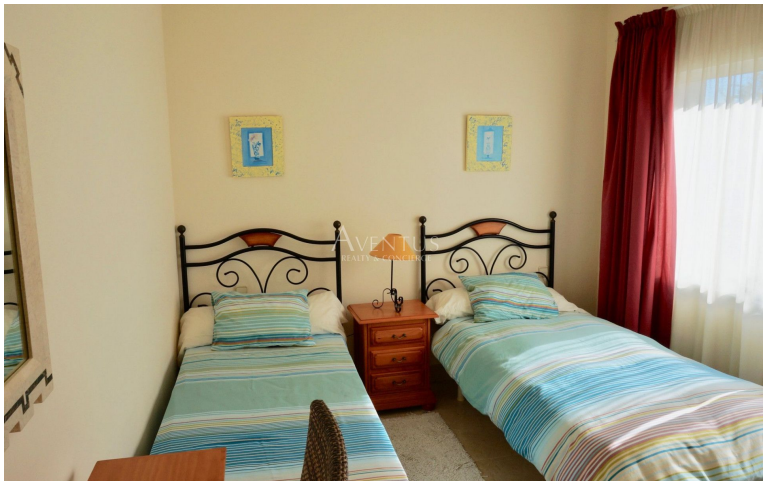

MARBELLA - PUERTO BANUS

dormitorios

2

baños

2

APARTAMENTO EN MARBELLA - PUERTO BANUS

Great 2 bedroom 2 bathroom apartment is located on the beachside, between San Pedro and Puerto Banus, walking distance to all the amenities and beaches.

comunidad

basura

ibi

precio

Precio de alquiler corta temporada desde 1.700

APARTAMENTO EN MARBELLA - PUERTO BANUS

Great 2 bedroom 2 bathroom apartment is located on the beachside, between San Pedro and Puerto Banus, walking distance to all the amenities and beaches.

dormitorios	2	construidos	---	ubicación	Marbella -
baños	2	m ²	---	orientación	Puerto Banus
tipo	Apartamento	terrazza m ²	---	aparcamiento	Oeste
		terreno m ²	---		por petición

precio ---

Precio de alquiler corta temporada desde 1.700