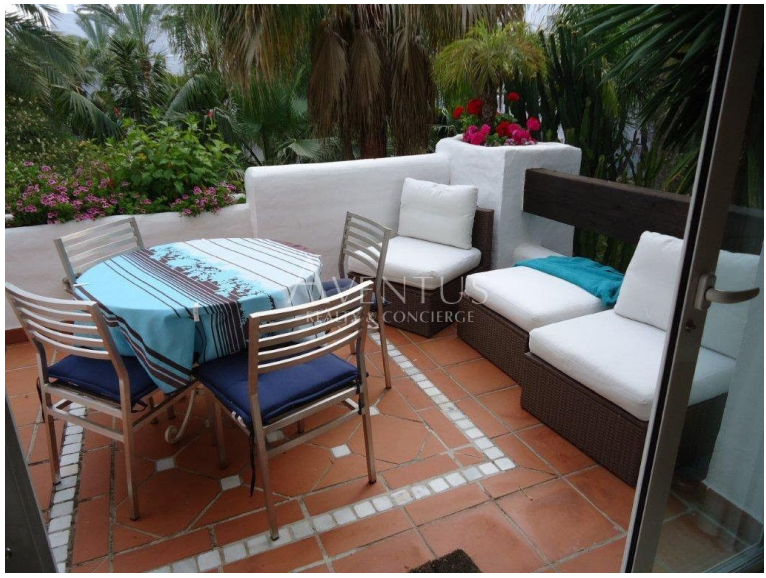

APARTAMENTO EN MARBELLA - PUERTO BANUS

Great 2 bedroom 2 bathroom apartment is located on the beachside, between San Pedro and Puerto Banus, walking distance to all the amenities and beaches.

Spacious living room with dining area and a private access to the terrace, fully equipped kitchen.

The complex offers tropical gardens with ponds and swimming pool.

The property has an underground garage.

dormitorios	2	construidos	---	ubicación	Marbella -
baños	2	m²	---	orientación	Puerto Banus
tipo	Apartamento	terrazza m²	---	aparcamiento	Oeste
		terreno m²	---		por petición

precio ---

Precio de alquiler corta temporada desde 1.700