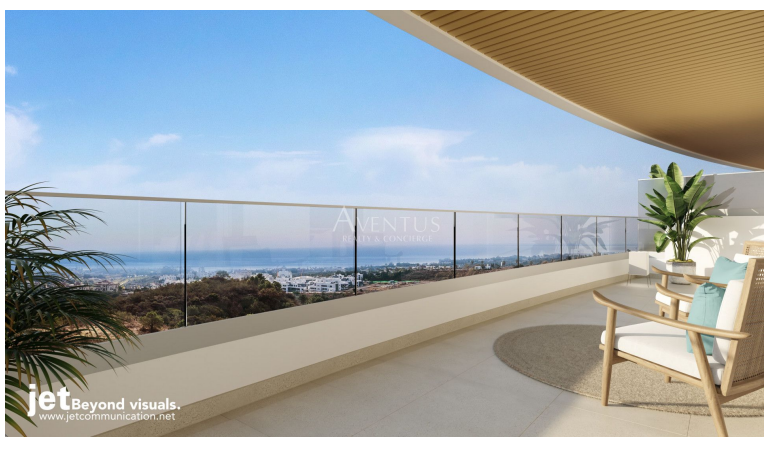

jetBeyond visuals.
www.jetcommunication.net